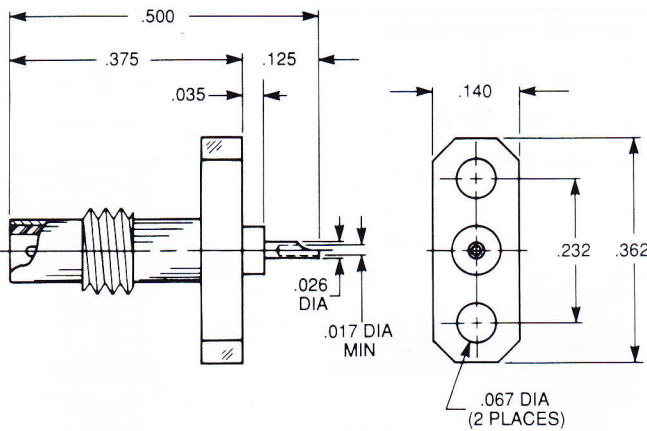

Straight Panel Receptacle

- Solder pot contact
- Stainless steel body

Square flange:
7198-1513-000

Straight Panel Receptacle

- Solder pot contact
- Stainless steel body

2-hole flange:
7100-1513-000

**Bulkhead Mounted
 SSMC Jack to SSMB Jack Adapter**

- Connects SSMB plug and SSMC plug
- 7022-1502-000**