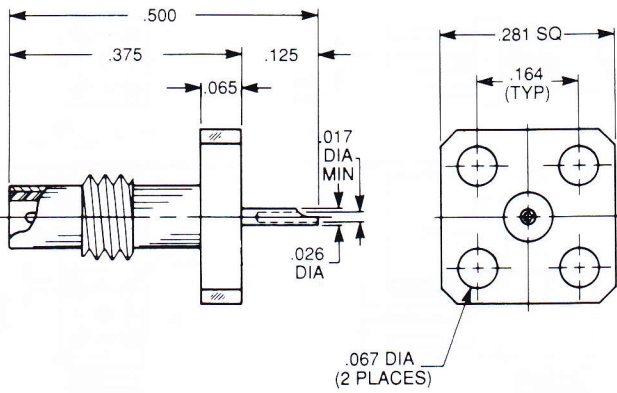

Straight Panel Receptacle

- Solder pot contact
- Stainless steel body

Square flange:
7198-1513-000

Straight Panel Receptacle

- Solder pot contact
- Stainless steel body

2-hole flange:
7100-1513-000

**Bulkhead Mounted
 SSMC Jack to SSMB Jack Adapter**

- Connects SSMB plug and SSMC plug
- 7022-1502-000**