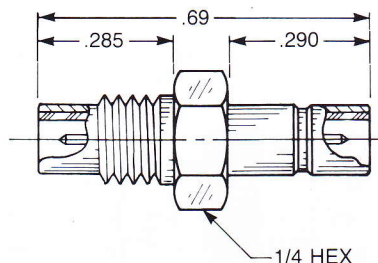

## SMB Male Jack To SMC Male Jack

- Connects SMB plug to SMC plug

5814-1501-000 (Gold plated)

5814-7501-000 (Nickel plated)

## SMB Male Jack To SMC Female Plug

- Connects SMB plug to SMC jack

5830-1501-000 (Gold plated)

5830-7501-000 (Nickel plated)