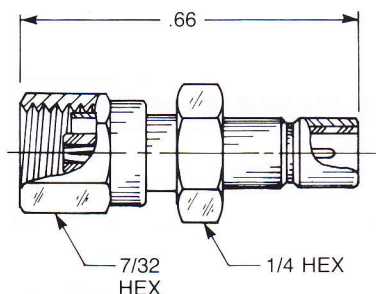

## SMB Male Jack To SMC Male Jack

- Connects SMB plug to SMC plug

5814-1501-000 (Gold plated)

5814-7501-000 (Nickel plated)

## SMB Male Jack To SMC Female Plug

- Connects SMB plug to SMC jack

5830-1501-000 (Gold plated)

5830-7501-000 (Nickel plated)