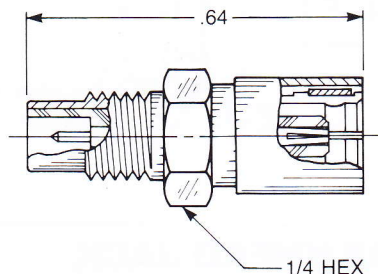

## SMB Male Jack To SMC Female Plug

- Connects SMB plug to SMC jack

5830-1501-000 (Gold plated)

5830-7501-000 (Nickel plated)

## SMB Female Plug To SMC Male Jack

- Connects SMB jack to SMC plug

5832-1501-000 (Gold plated)

5832-7501-000 (Nickel plated)