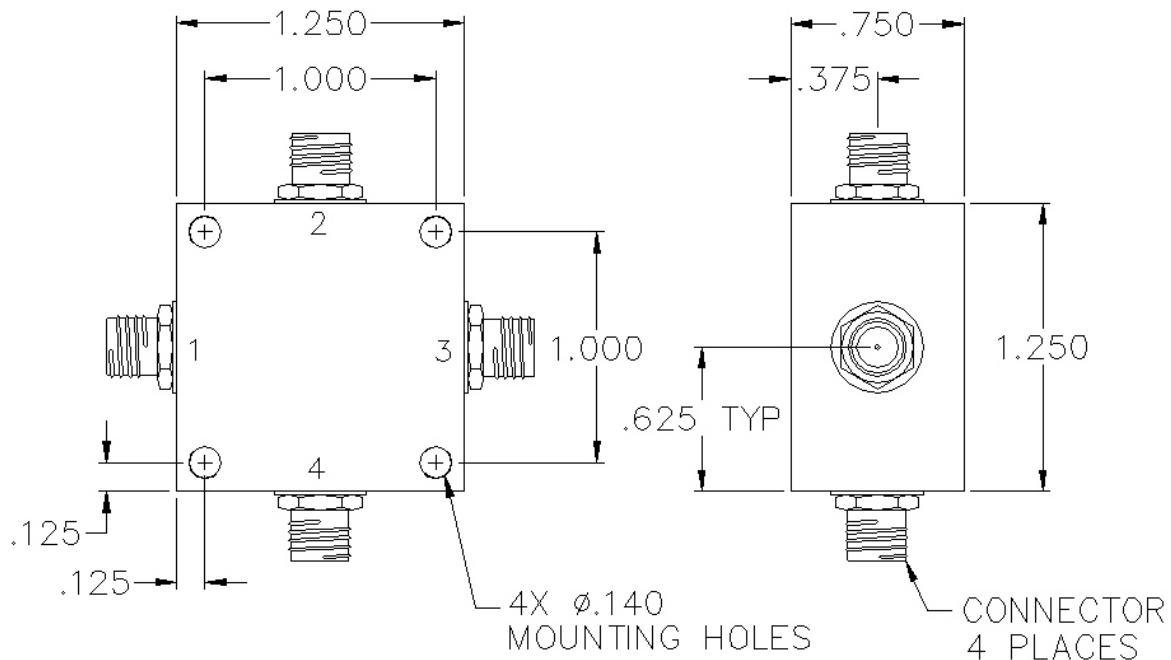

## 3 DB SMA 90° HYBRID COUPLER

## SPECIFICATIONS

Name:	QE-03-412
Bandwidth:	5:1
Frequency Range:	10-50 MHz
Insertion Loss:	0.6 dB max.
Isolation:	20 dB min.
Amplitude Balance:	0.5 dB max.
Phase Balance:	3° max.
VSWR:	1.40:1 max.
Package Type:	SMA

Power rating 1 watt max. for load VSWR better than 1.20:1.  
SMA female connectors standard, also available with BNC, TNC, F, and N connectors.